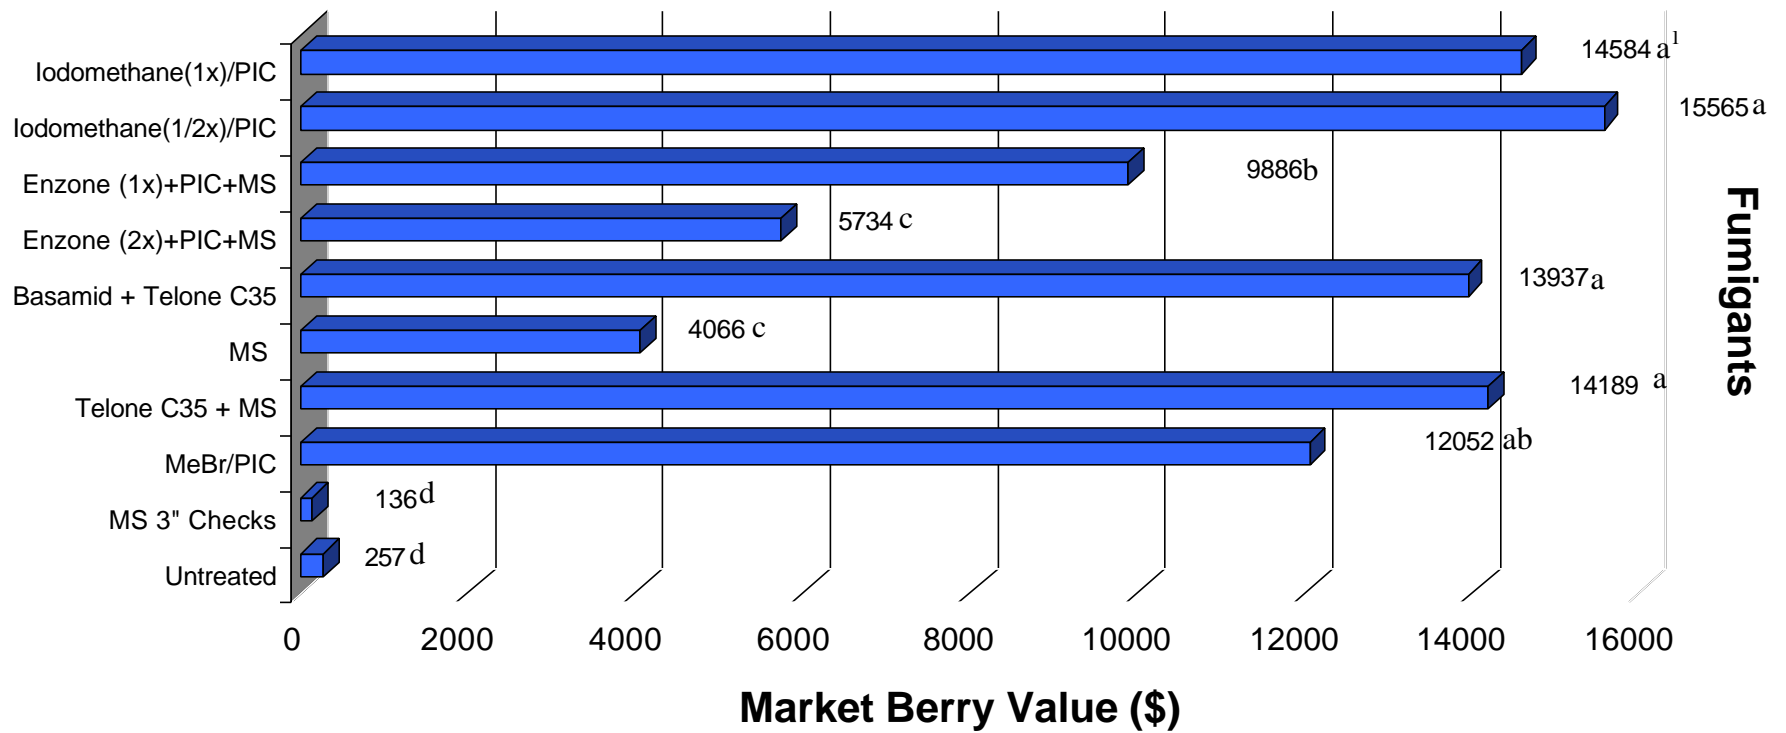

Marketable Berry Value (\$) - Chancey Farms

PIC=Chloropicrin
MS=Metam Sodium

MS 3" Check, Low Rate for weed control only

¹ Mean yield values followed by the same letter are not significantly different