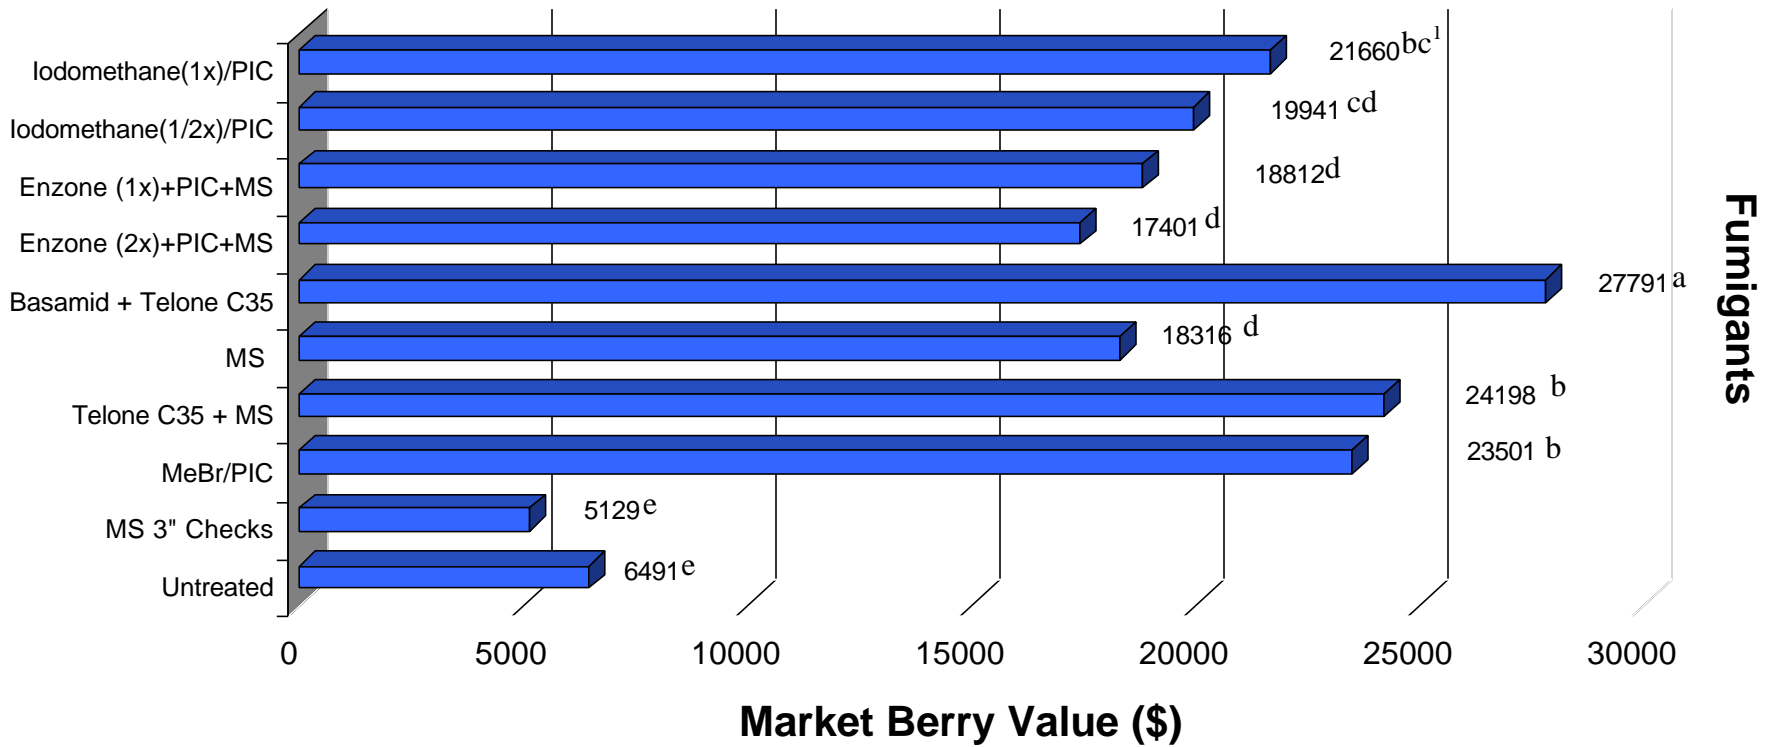

Marketable Berry Value (\$) - Brown Farms

PIC=Chloropicrin
MS=Metam Sodium

MS 3" Check, Low Rate for weed control only

¹ Mean yield values followed by the same letter are not significantly different