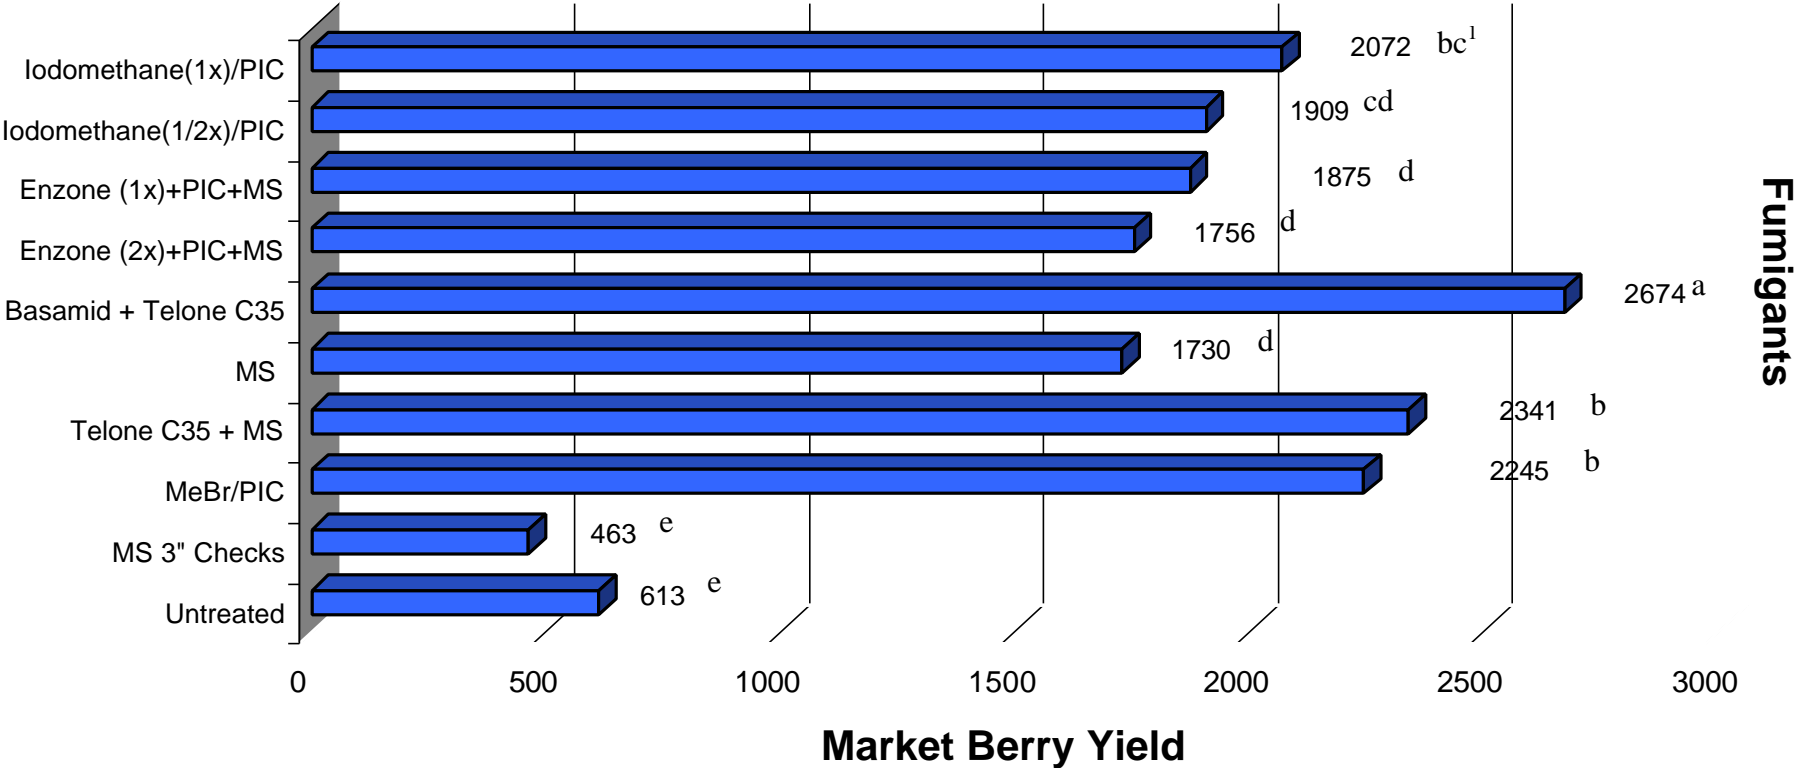

Marketable Berry Yield - Brown Farms

PIC=Chloropicrin
 MS=Metam Sodium
 MS 3" Check, Low Rate for weed control only
¹ Mean yield values followed by the same letter are not significantly different