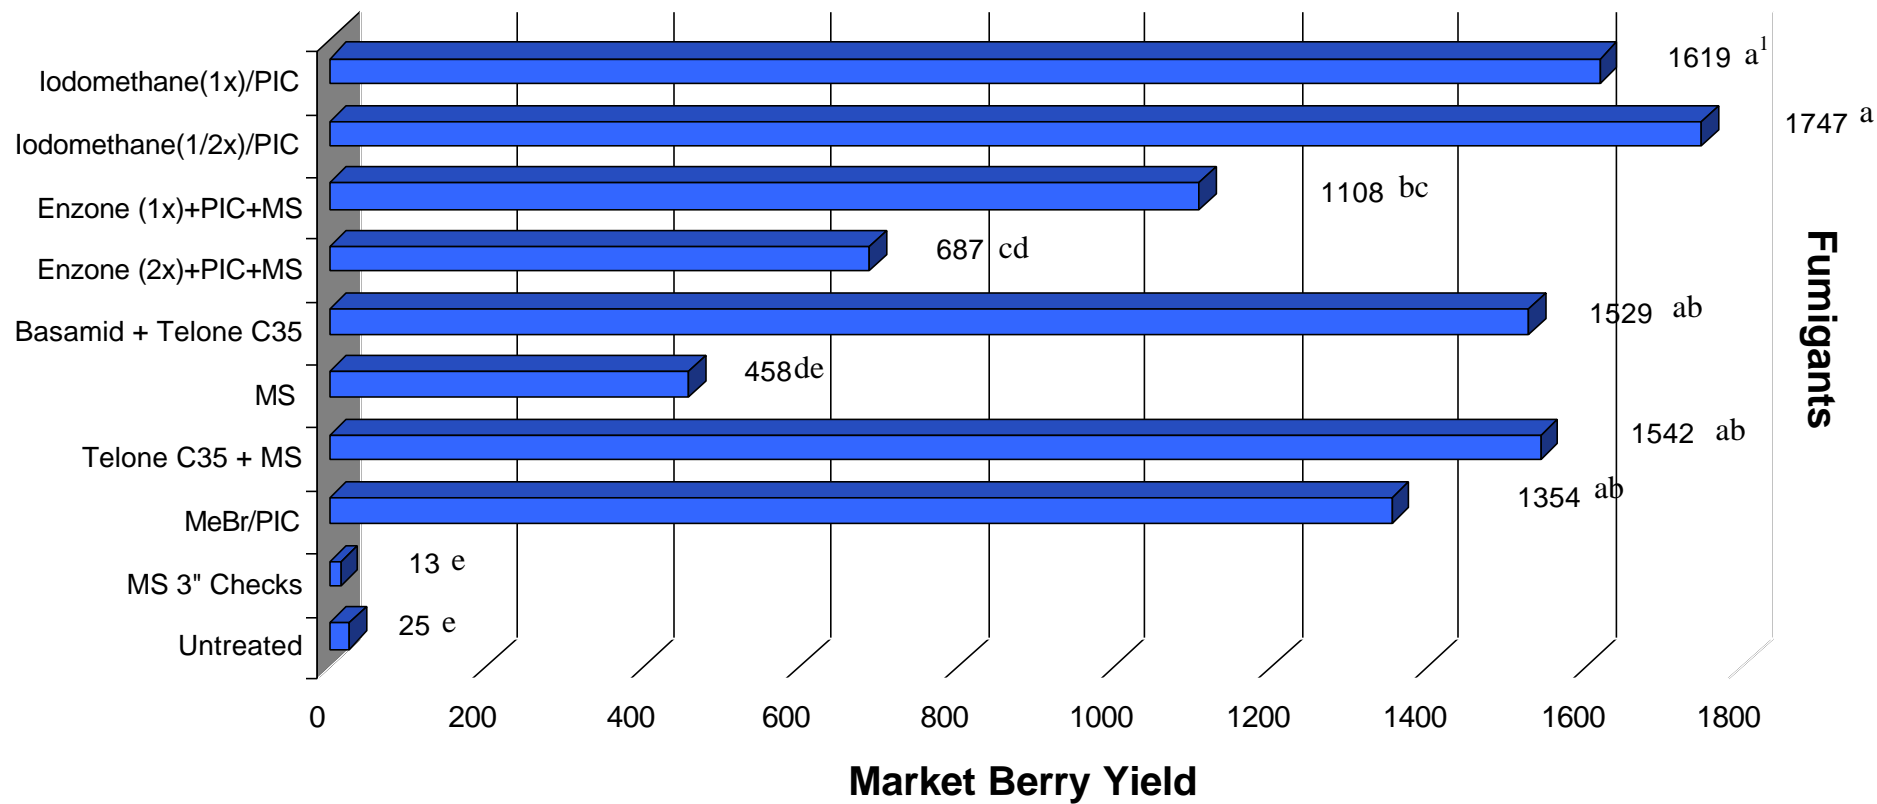

Marketable Berry Yield - Chancey Farms

PIC=Chloropicrin
MS=Metam Sodium

MS 3" Check, Low Rate for weed control only

¹ Mean yield values followed by the same letter are not significantly different